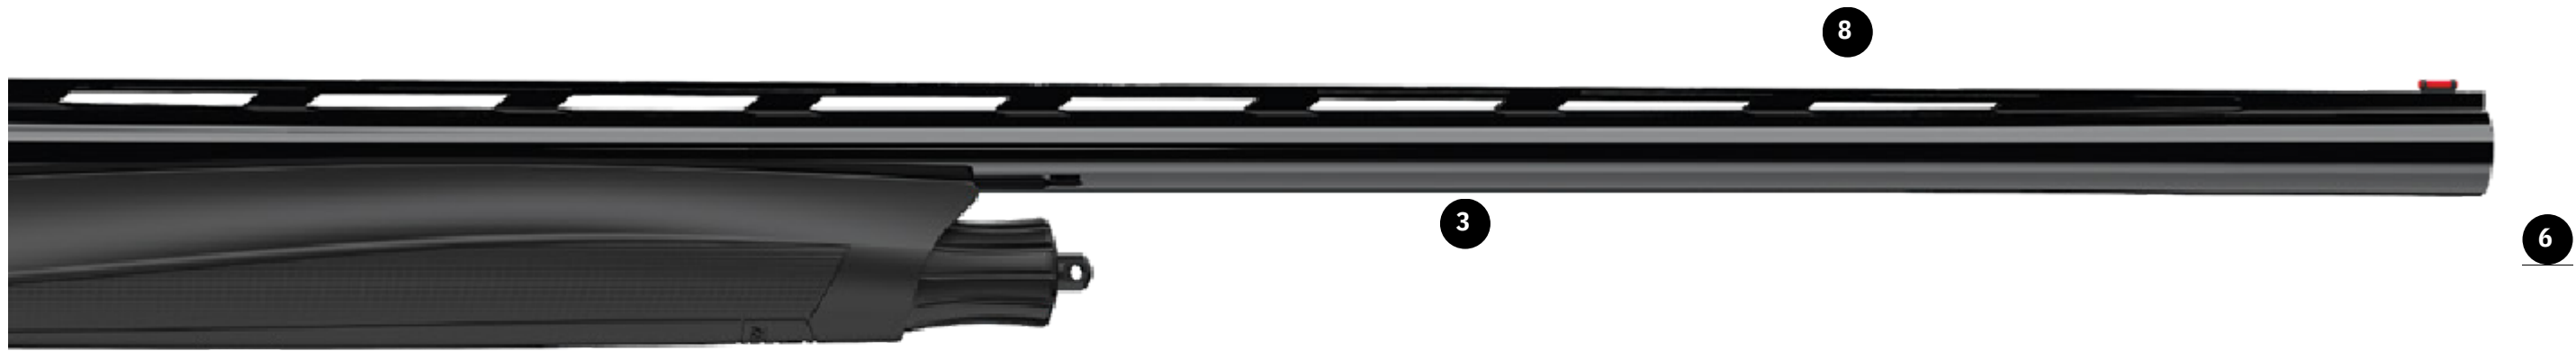

The center of gravity is balanced on the forend to ensure a comfortable carry and practical shooting.

INTERPLUSCHOKE

We engineered the interchangeable InterPro Chokes to maximize the constancy of shot placement through reduced friction that enhances load speeds.

DROP&CAST ADJUSTMENT

7

INTERBOREDBARREL

Aselkon barrels are standard with our precision drilling, honing and chrome coating process. Aselkon Barrels are designed to increase accuracy, to shoot comfortably and function superbly with both light and heavy loads.

8