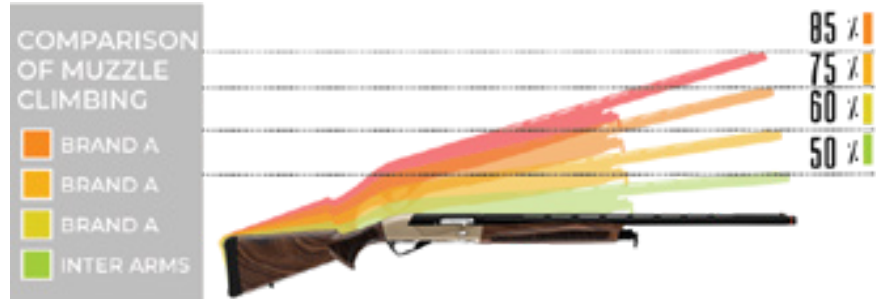

INTERBOREDBARREL

Aselkon barrels are standard with our precision drilling, honing and chrome coating process. Aselkon Barrels are designed to increase accuracy, to shoot comfortably and function superbly with both light and heavy loads.

8